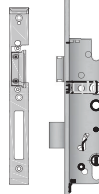

Code: 1002
Color: RAL 9016 Matt
Glass: Opaque Glass
External Handle: Bar/Blade

Code: 1003
Color: RAL 7016 Text
Glass: Opaque Glass
External Handle: Bar/Blade

DOOR ACCESSORY

MD-701

MD-702

MD-703

MD-100

Height
800 mm
1000 mm
1200 mm
1500 mm