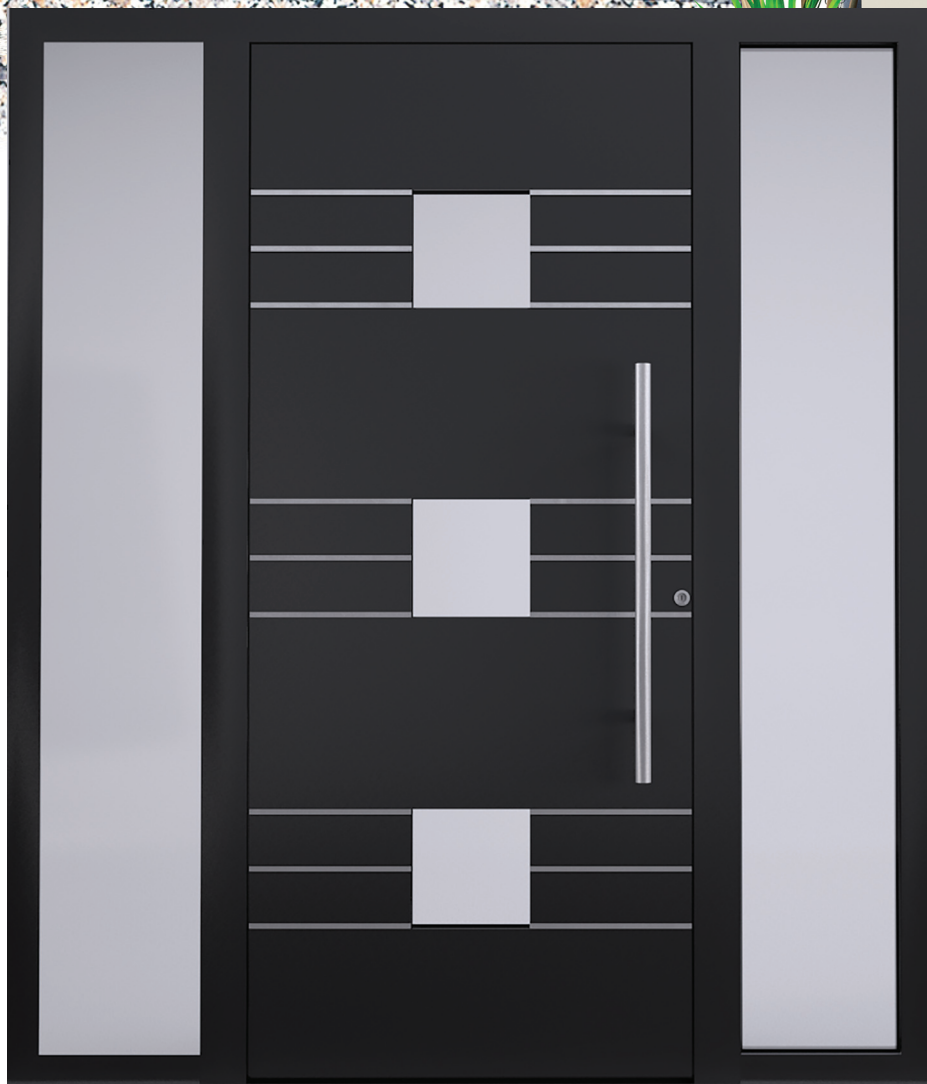

ESPECIAL

Code: 717
Color: RAL 7016 Text
Glass: Opaque Glass
External Handle: Bar/Blade