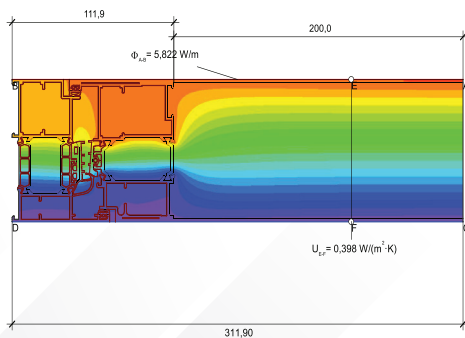

www.aluminumlux.com

MEXCLUSIVE

Profil Dimension	: 125 mm
Profil Sheet Thickness	: 2 mm
INOX Decoration	: Yes
Min. and Max. Door Height	: 1920 - 2500 mm
Min. and Max. Door Width	: 850 - 1250 mm
External Sheet Thickness	: Alumium 2 mm
Internal Sheet Thickness	: Alumium 2 mm
Door Handle	: INOX
Panel's Glass	: 82 mm (Four Glass)

MPRIMEUM LINE

Profil Dimension	: 86 mm
Profil Sheet Thickness	: 2 mm
INOX Decoration	: Yes
Min. and Max. Door Height	: 1920 - 2500 mm
Min. and Max. Door Width	: 850 - 1250 mm
External Sheet Thickness	: Alumium 2 mm
Internal Sheet Thickness	: Alumium 2 mm
Door Handle	: INOX
Panel's Glass	: 82 mm (Four Glass)

$$U_{eqAB} = \frac{\Phi}{\Delta T \cdot b} = \frac{5,822}{20,000 - 0,312} = 0,933 \text{ W/(m}^2 \cdot \text{K)}$$

Product system

AluminumLux

MSUPERIOR

Profil Dimension	: 70 mm
Profil Sheet Thickness	: 2 mm
INOX Decoration	: Yes
Min. and Max. Door Height	: 1920 - 2500 mm
Min. and Max. Door Width	: 850 - 1250 mm
External Sheet Thickness	: Alumium 2 mm
Internal Sheet Thickness	: Alumium 2 mm
Door Handle	: INOX
Panel's Glass	: 59 mm (Three Glass)