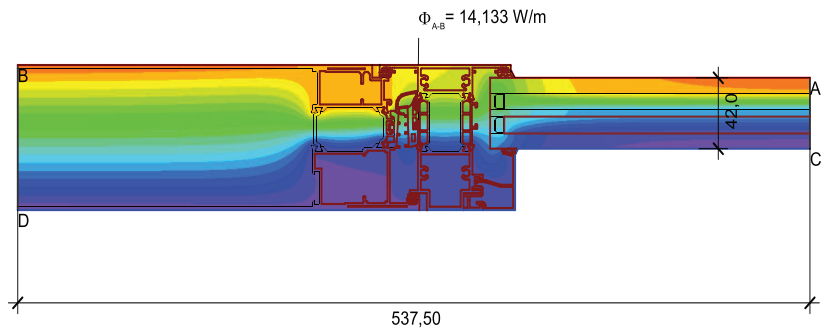

www.aluminumlux.com

MEXCLUSIVE

Profil Dimension	: 125 mm
Profil Sheet Thickness	: 2 mm
INOX Decoration	: Yes
Min. and Max. Door Height	: 1920 - 2500 mm
Min. and Max. Door Width	: 850 - 1250 mm
External Sheet Thickness	: Alumium 2 mm
Internal Sheet Thickness	: Alumium 2 mm
Door Handle	: INOX
Panel's Glass	: 82 mm (Four Glass)

MPRIMEUM LINE

Profil Dimension	: 86 mm
Profil Sheet Thickness	: 2 mm
INOX Decoration	: Yes
Min. and Max. Door Height	: 1920 - 2500 mm
Min. and Max. Door Width	: 850 - 1250 mm
External Sheet Thickness	: Alumium 2 mm
Internal Sheet Thickness	: Alumium 2 mm
Door Handle	: INOX
Panel's Glass	: 82 mm (Four Glass)

$$U_{eqAB} = \frac{\Phi}{\Delta T \cdot b} = \frac{5,822}{20,000 - 0,312} = 0,933 \text{ W/(m}^2 \cdot \text{K)}$$

Product system

AluminumLux

MSUPERIOR

Profil Dimension	: 70 mm
Profil Sheet Thickness	: 2 mm
INOX Decoration	: Yes
Min. and Max. Door Height	: 1920 - 2500 mm
Min. and Max. Door Width	: 850 - 1250 mm
External Sheet Thickness	: Alumium 2 mm
Internal Sheet Thickness	: Alumium 2 mm
Door Handle	: INOX
Panel's Glass	: 59 mm (Three Glass)